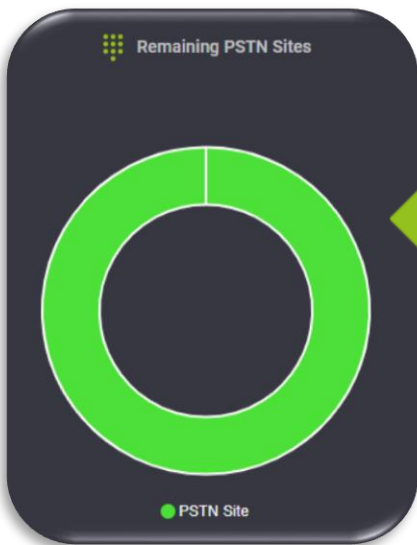

RETURN

This chart shows any sites suspended or waiting connection for the last 12 months.

Activation information

This chart contains the last 7 days of activation data compared to the previous 7 days.

Line Failures

This chart will display any site in line failure.

CDO Data

This chart will display any missing data for each system.

Remaining PSTN Sites

This chart will display any sites that are still using a PSTN line.

Open and Closed sites

This chart will show all armed and disarmed sites.

URN Data

This chart will display any sites that are set up to be policed, but do not have a URN or any sites where the URN is withdrawn.