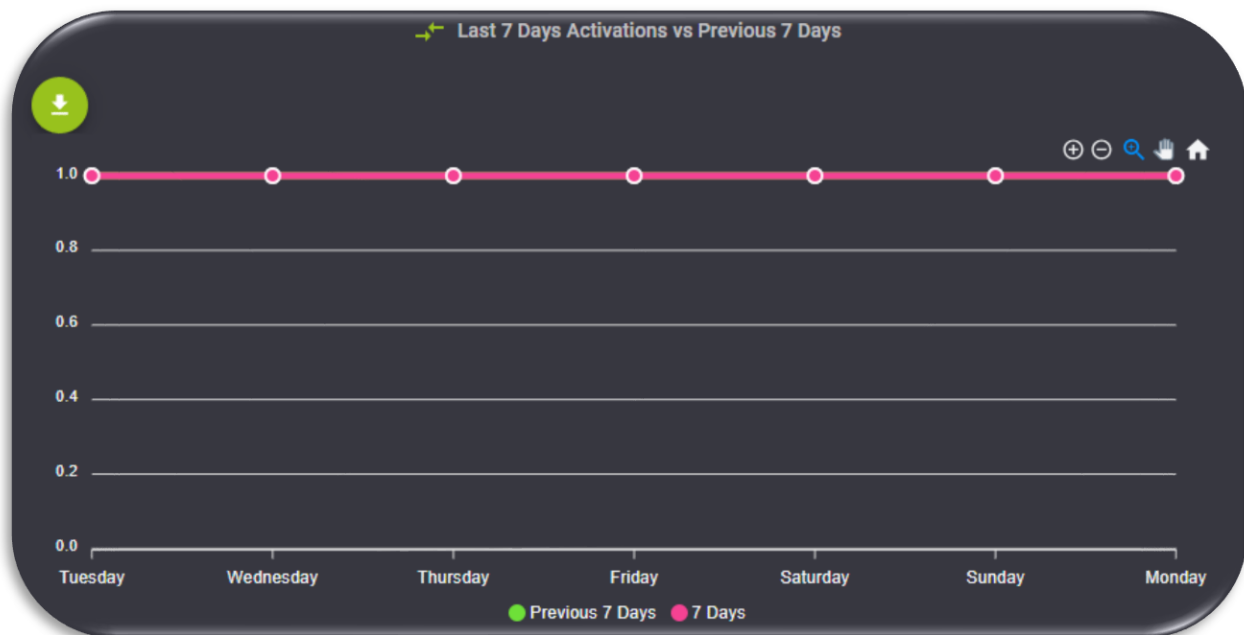

CS Number	Alt ID	Site Name	Address 1	City	Post Code	Type	Status Date
MONITORING	MONITORING	MONITORING SITE	MONITORING STREET	MONITORSHIRE	MO1 1TR	Cancelled Systems	Apr 18 2024 7:49AM

Rows per page: 10 1-1 of 1

RETURN

This chart shows any sites suspended or waiting connection for the last 12 months.

Activation information

This chart contains the last 7 days of activation data compared to the previous 7 days.

Line Failures