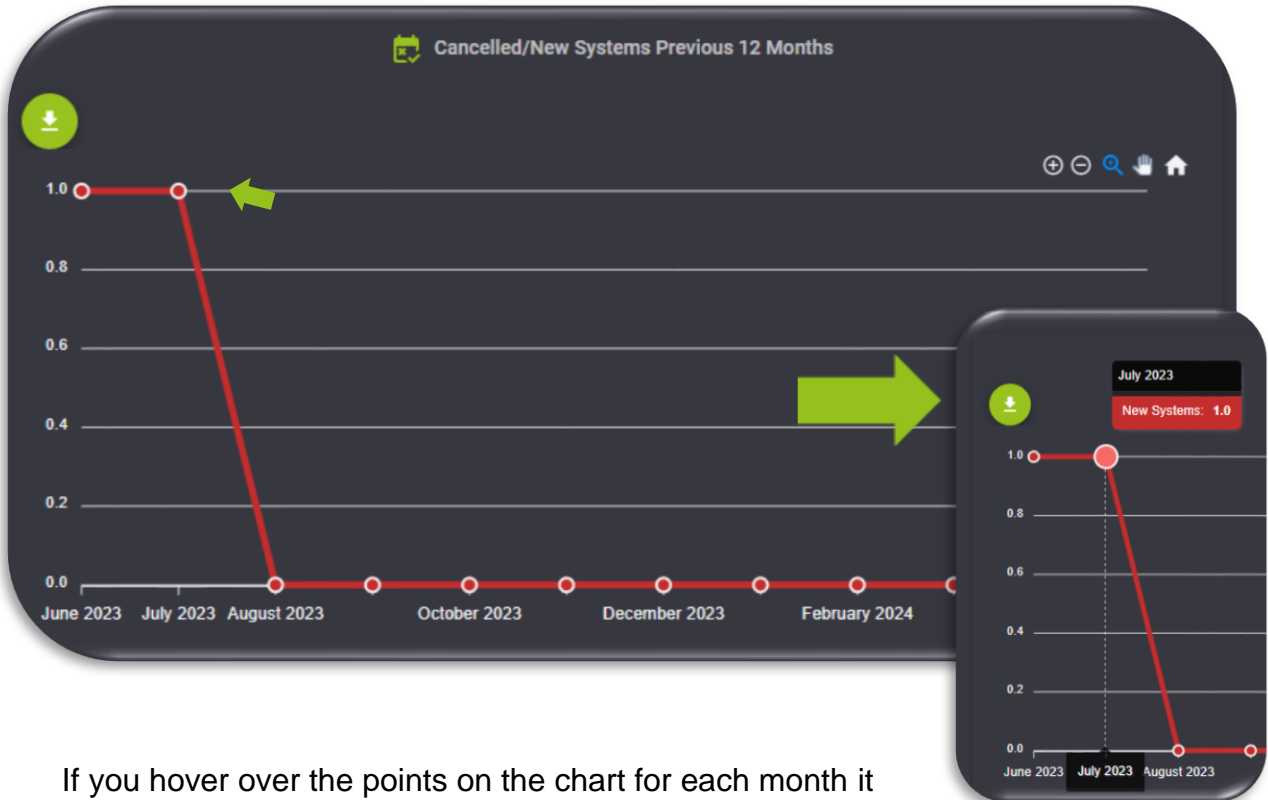

Your monitored estate
at your fingertips

Dashboard

The Touch Dashboard will give you data on, and an overview of, the live, cancelled and waiting connection sites in your estate.

To locate the dashboard, go to the menu bar to the left and select "Dashboard".

Any data with an arrow to the left of the chart can be downloaded into excel.

All the graphs will show the last time the information was updated and date and the next expected update.

Using the dashboard.

Total systems are broken down into CCTV, Fire, and Intruder.

Hover over or click in the chart for more information.

Cancelled/New systems.

This chart shows cancelled sites and new connections.

If you hover over the points on the chart for each month it will give you a brief overview of the number of systems cancelled or connected.

RETURN

This chart shows any sites suspended or waiting connection for the last 12 months.

Activation information

This chart contains the last 7 days of activation data compared to the previous 7 days.

Line Failures