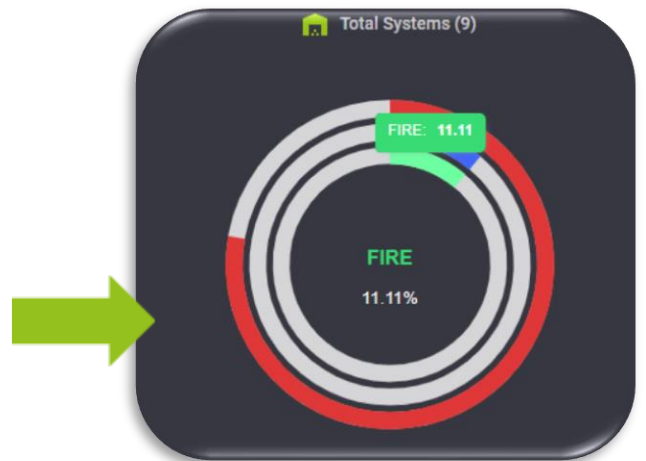

Your monitored estate
at your fingertips

Dashboard

The Touch Dashboard will give you data on, and an overview of, the live, cancelled and waiting connection sites in your estate.

To locate the dashboard, go to the menu bar to the left and select "Dashboard".

Any data with an arrow to the left of the chart can be downloaded into excel.

All the graphs will show the last time the information was updated and date and the next expected update.

Using the dashboard.

Total systems are broken down into CCTV, Fire, and Intruder.

Hover over or click in the chart for more information.

Cancelled/New systems.

This chart shows cancelled sites and new connections.

If you hover over the points on the chart for each month it will give you a brief overview of the number of systems cancelled or connected.

RETURN

This chart shows any sites suspended or waiting connection for the last 12 months.

Activation information

This chart contains the last 7 days of activation data compared to the previous 7 days.

Line Failures