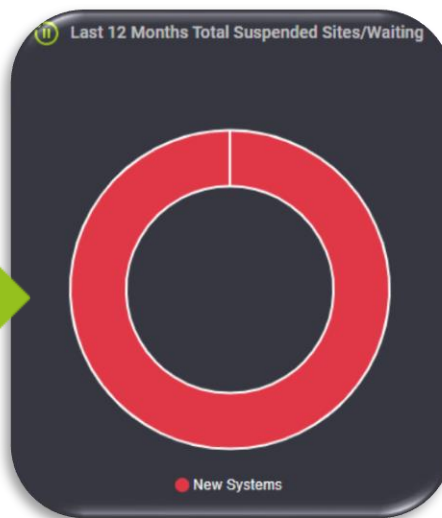

Any data with an arrow to the left of the chart can be downloaded into excel.

All the graphs will show the last time the information was updated and date and the next expected update.

Using the dashboard.

Total systems are broken down into CCTV, Fire, and Intruder.

Hover over or click in the chart for more information.

Cancelled/New systems.

This chart shows cancelled sites and new connections.

If you hover over the points on the chart for each month it will give you a brief overview of the number of systems cancelled or connected.

Clicking the points on the chart will present a breakdown of sites that have been cancelled or connected along with the site information and status date.

Cancelled/New Systems Previous 12 Months

Search for a Site by CS Number, Alt Id, Site Name, Address, City or Post Code

RETURN

This chart shows any sites suspended or waiting connection for the last 12 months.

Activation information

This chart contains the last 7 days of activation data compared to the previous 7 days.

Line Failures