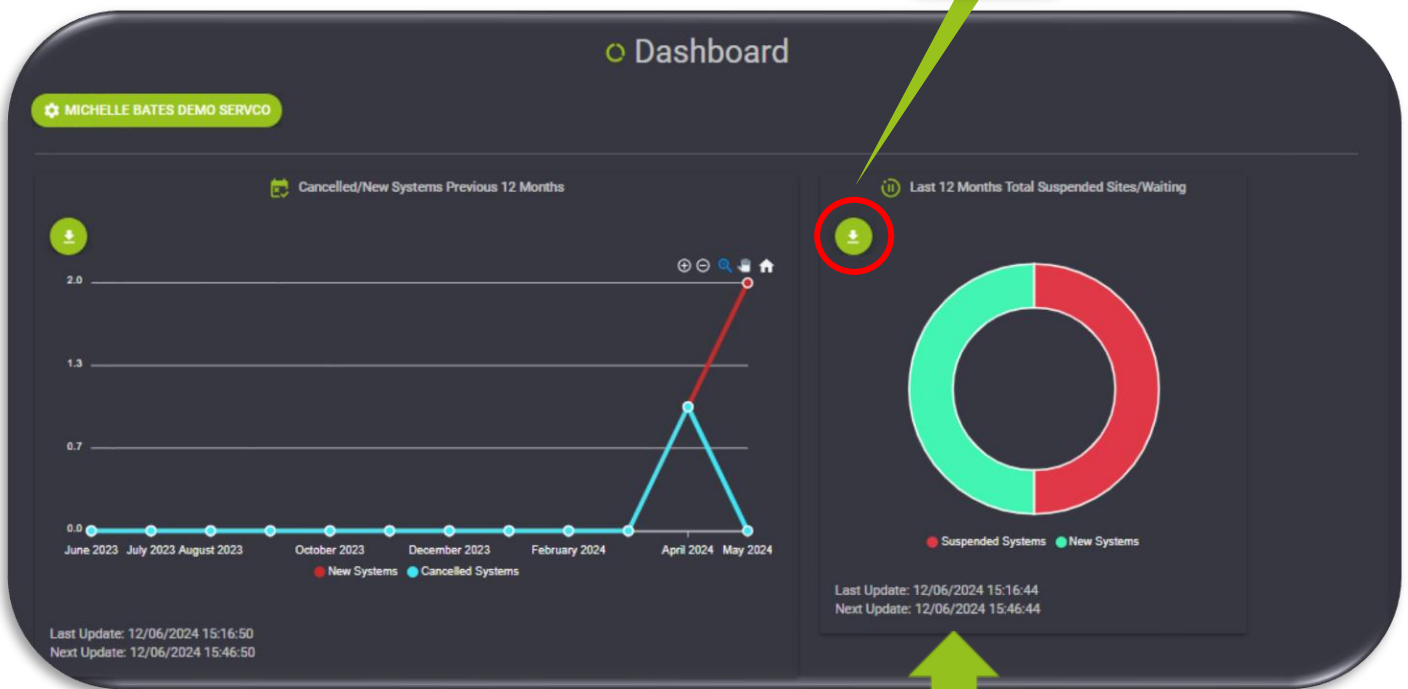

Your monitored estate
at your fingertips

Dashboard

The Touch Dashboard will give you data on, and an overview of, the live, cancelled and waiting connection sites in your estate.

To locate the dashboard, go to the menu bar to the left and select "Dashboard".

Any data with an arrow to the left of the chart can be downloaded into excel.

All the graphs will show the last time the information was updated and date and the next expected update.

Using the dashboard.

Total systems are broken down into CCTV, Fire, and Intruder.

Hover over or click in the chart for more information.

Cancelled/New systems.

This chart shows cancelled sites and new connections.

If you hover over the points on the chart for each month it will give you a brief overview of the number of systems cancelled or connected.

RETURN

This chart shows any sites suspended or waiting connection for the last 12 months.

Activation information

This chart contains the last 7 days of activation data compared to the previous 7 days.

Line Failures