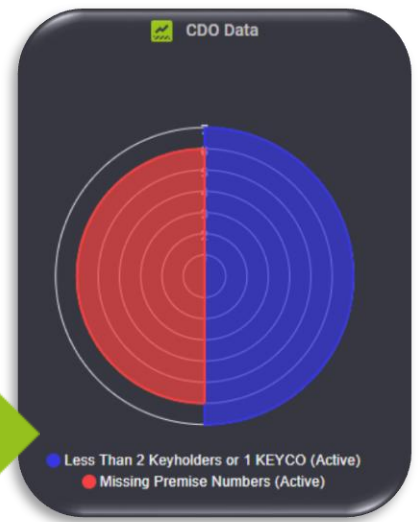

RETURN

This chart shows any sites suspended or waiting connection for the last 12 months.

Activation information

This chart contains the last 7 days of activation data compared to the previous 7 days.

Line Failures

This chart will display any site in line failure.

CDO Data

This chart will display any missing data for each system.

Remaining PSTN Sites

This chart will display any sites that are still using a PSTN line.