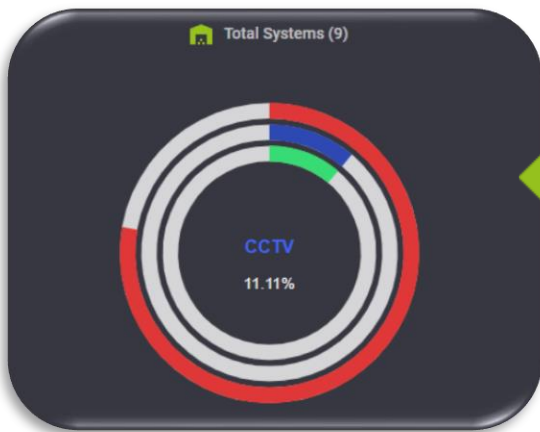

Your monitored estate
at your fingertips

Dashboard

The Touch Dashboard will give you data on, and an overview of, the live, cancelled and waiting connection sites in your estate.

To locate the dashboard, go to the menu bar to the left and select "Dashboard".

Any data with an arrow to the left of the chart can be downloaded into excel.

All the graphs will show the last time the information was updated and date and the next expected update.

Using the dashboard.

Total systems are broken down into CCTV, Fire, and Intruder.

Hover over or click in the chart for more information.

Cancelled/New systems.

This chart shows cancelled sites and new connections.

If you hover over the points on the chart for each month it will give you a brief overview of the number of systems cancelled or connected.

RETURN

This chart shows any sites suspended or waiting connection for the last 12 months.

Activation information

This chart contains the last 7 days of activation data compared to the previous 7 days.

Line Failures